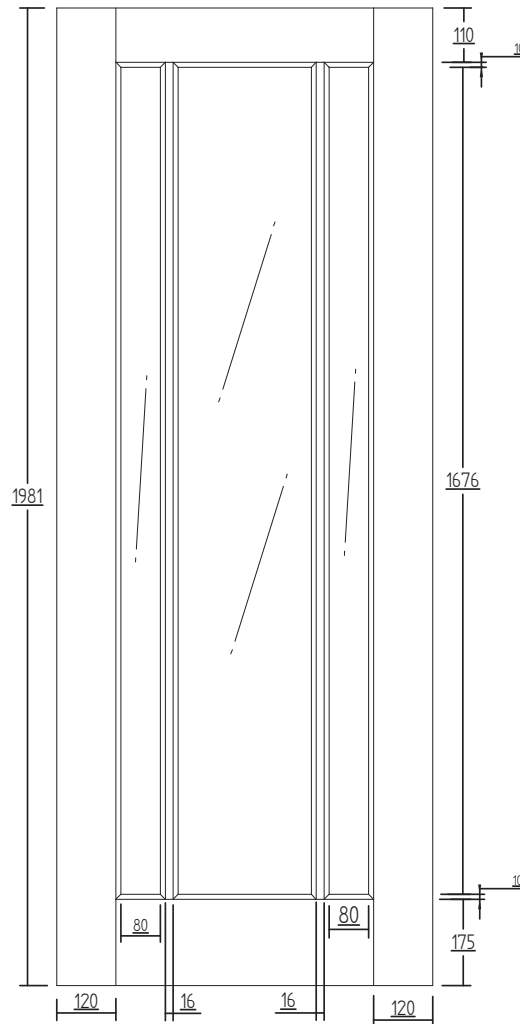

## WHITE OAK 3 LIGHT CLEAR GLAZED – INTERNAL DOOR

### SPECIFICATIONS

**Veneer Species:**

American white oak

**Veneer Thickness:**

0.6mm

**Edge Lippings:**

10mm AKSK

**Top & Bottom Lippings:**

10mm KSK

**Panel Thickness:**

10mm Particle board

**Moulding Size & Profile:**

10mm Ovolo

**Stile & Rail Core:**

Particle board

**Construction:**